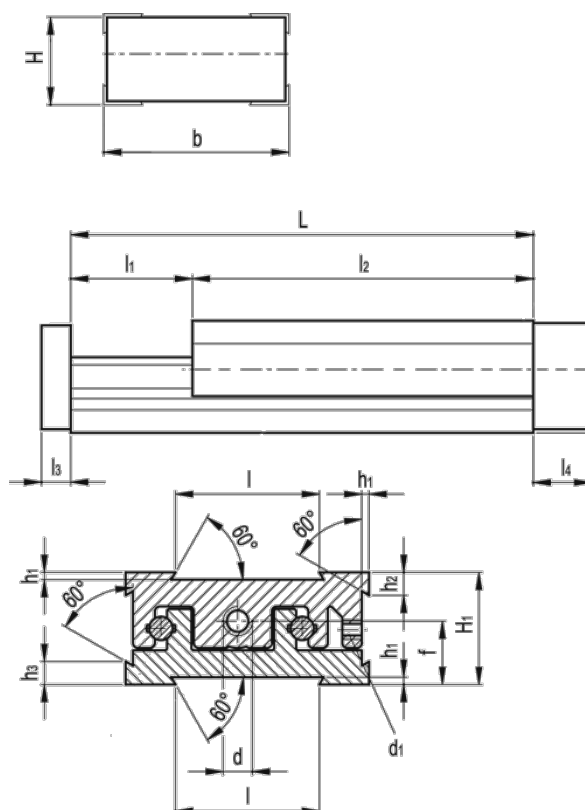

Data Sheet

Article number: 20782012

Description: Adjustable slide unit
GN 900-50-145-75-S-1

Measures

b = 50	h3 = 7.0
d = M6x1	l = 30
d1 = M4	L - l1 = 145-75
f = 13.0	l2 = 70
H = 23.0	l3 = 6
h1 = 1.5	l4 = 12
H1 = 23	
h2 = 4.5	